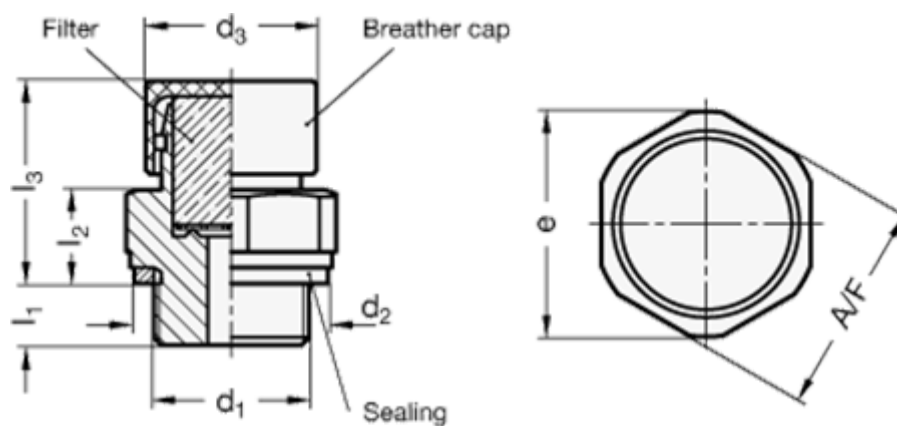

Data Sheet

Article number: 20882M1415MSM
Description: E+G Udluftningsfilter
Breather filters GN 882-M14x1.5-MS-M

Measures

A/F	= 22
d2	= 20
d3	= 22
e	= 23.5
l1	= 8.5
l2	= 11.5
l3	= 25.5
Thread d1	= M14x1.5