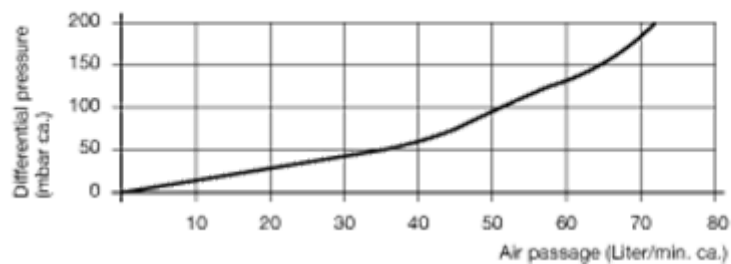

Data Sheet

Article number: 20882M1415MSM
Description: E+G Udluftningsfilter
Breather filters GN 882-M14x1.5-MS-M

Measures

A/F	= 22
d2	= 20
d3	= 22
e	= 23.5
l1	= 8.5
l2	= 11.5
l3	= 25.5
Thread d1	= M14x1.5